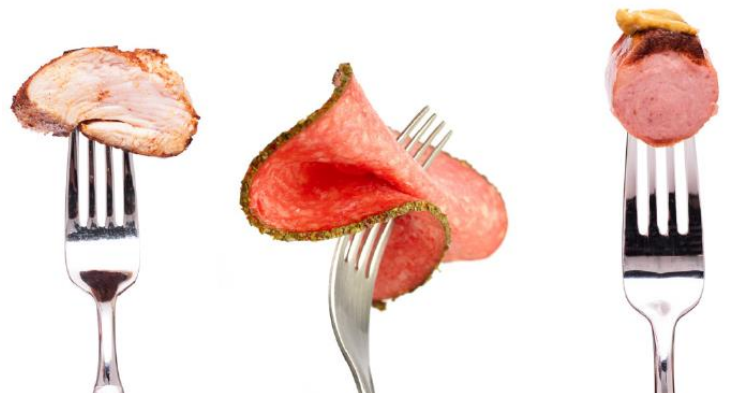

American Potato Salad (GF) OR Potato Chips (GF)
Garden Fresh Cole Slaw (GF)
Fresh Bakery Rolls and Whipped Butter

Includes Styrofoam divided plates, plastic forks/knives, and paper napkins

STARTER BUFFET

Choice of 1 Entrée: _____ \$7.99 / person
Choice of 2 Entrées: _____ \$8.99 / person
20 person minimum (Call for pricing less than 20 people)

MENU

ENTRÉES INCLUDED

Sliced Baked Ham (GF)
Baked Chicken (Mixed Bone-in Pieces) (GF)
Swedish Meatballs
Salisbury Steak

ALSO INCLUDED

American Potato Salad (GF)
Garden Fresh Cole Slaw (GF)
Fresh Bakery Rolls and Whipped Butter

Includes Styrofoam divided plates, plastic forks/knives, and paper napkins

DESSERTS & BEVERAGES CAN BE FOUND ON THE LIST OF MENUS